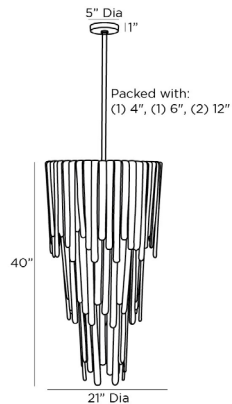

ARTERIOS

RAINE CHANDELIER

89662
H: 45 IN, Dia: 21.00 IN
Blue Smoke Luster Glass
Contract Suitable As Is

Our Raine chandelier was inspired by the vintage Murano glass lighting made popular in the '60s and '70s. The tear-drop silhouette is embellished with rounded layers of lustrous, blue smoke seedy glass, in staggered sizes, that fold over a tiered iron frame, which is finished in antique brass. The result is a dramatic and textural waterfall effect. The glass pieces can be removed to provide additional illumination if de-

DIMENSIONS

| | |
|------------------------|-------------------------|
| Chandelier | H: 40 IN, Dia: 21.00 IN |
| Minimum Hanging Height | 45 IN |
| Maximum Hanging Height | 75 IN |
| Canopy | H: 1 IN, Dia: 5.00 IN |

WIRING

| | |
|--------------|-------------------------|
| Rating | Damp |
| Cord | 7 FT, Clear/Silver, SVT |
| Socket | 7, Type B - E12 |
| Maximum Watt | 60 |
| Voltage | 110-120 V |

COMPLIANCY

| | |
|------|------|
| RoHS | true |
|------|------|

SHIPPING

| | |
|----------------|--------------------------------------|
| Product Weight | 60 LBS |
| Gross Weight 1 | 75 LBS |
| Shipping Box 1 | H: 23.25 IN, L: 23.25 IN, W: 30.5 IN |

REPLACEMENT PARTS